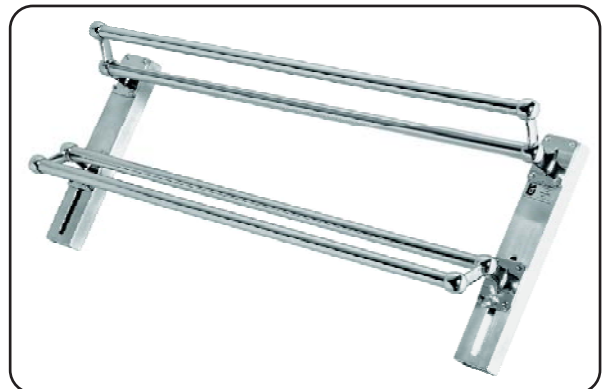

## Y1851 MAYO TABLE

Stainless steel tray and epoxy coated frame

Tray size: 60 cm (L) x 40 cm (W)

Height: 96cm

Y1851

## Y1840 MOBILE DRIPSTAND

Y1840

## Y1855 SPAY CRADLE

2-Bar spay cradle for positioning animals for an operation.

(Chrome plated and aluminium).

(A complete surgical instrument spay set is also available – refer page 92).

Y1855