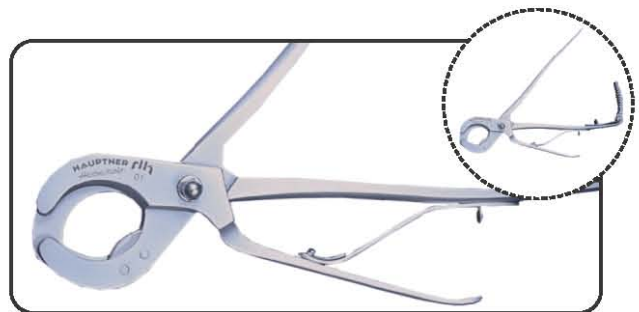

CASTRATOR

BOVINE CASTRATOR, BLOODLESS
Castrators (Burdizzo-type) with cord-stop for bloodless castration.

Sizes:

- Y1130 23cm [can also be used for sheep]
- Y1131 30cm
- Y1132 40cm
- Y1133 47cm

Y1130-Y1133

- Y1103 **SHEEP CASTRATOR, ELASTRATOR**
Rubber ring applicator.

Y1103

EQUINE EMASCULATOR

- Y1100 **SERRA® EMASCULATOR**
A concave cutting plate draws the cord concentrically into the jaws of the castrator, so avoiding slipping of the cord. The cord and surrounding strands are centrally gripped, pressed together and cut through. Reduces tissue slippage and post-op haemorrhage.

Length: 35cm

Y1100

- Y1101 **RIEMERS EMASCULATOR**
This emasculator has a double crushing part with a separate cutting lever, which is worked separately. This allows extra time for crushing action and eliminates after-bleeding.

Length: 31 cm

Y1101

- Y1102 **SAND EMASCULATOR**
Twin- and single-blade for crushing only.

Y1102