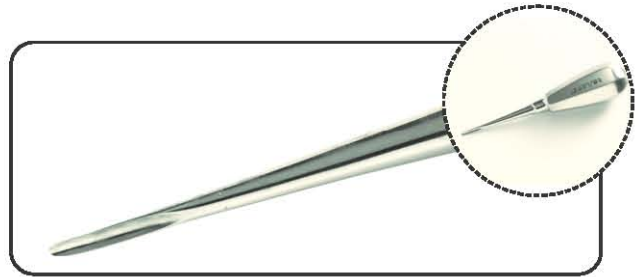

Y1321 Universal Double Ended
Stainless steel – with two flat-edged curved ends.
Length: 17cm

Y1320 Universal Single Ended
Stainless steel – with one flat-edged curved end.
Length: 15,5cm

Y1315

Y1322 • Y1321 • Y1320

Y1323 Calculus Remover
For the removal of very hard deposits of calculus which often develops on the carnassial and other teeth.

Y1323

SECTION D – DENTAL

DENTAL ROOT ELEVATOR

Length: 14cm

Size:

Y1309 2mm

Y1310 3mm

Y1309

WINGED DENTAL ELEVATOR – (Luxator)

Length: 14cm

Size:

Y1311 2mm

Y1312 4mm

Y1311 • Y1312

ORAL HYGIENE