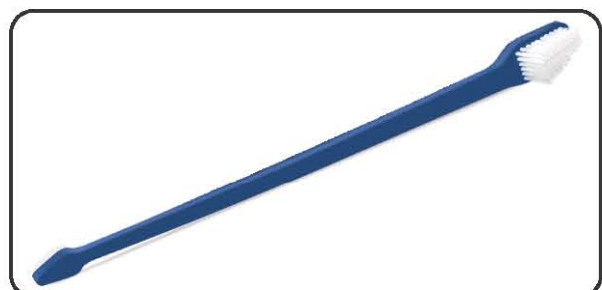

Y1300

Y1302 PET DENT® FINGER BRUSH

Convenient finger-fitting toothbrush in a single pack. Use with PET DENT® Toothpaste (sold separately).

Y1302

Y1301 PET DENT® TOOTHBRUSH

This unique “double ended” toothbrush with its special long handle (22cm) will reach far back in the dog's mouth. Use with PET DENT® Toothpaste (sold separately).