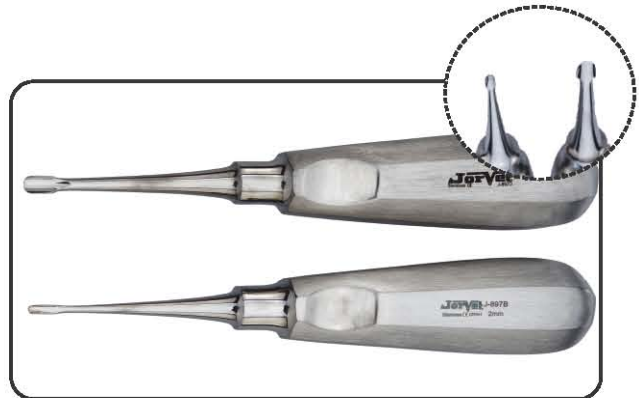

Y1323 Calculus Remover
For the removal of very hard deposits of calculus which often develops on the carnassial and other teeth.

Y1323

SECTION D – DENTAL

DENTAL ROOT ELEVATOR

Length: 14cm

Size:

Y1309 2mm

Y1310 3mm

Y1309

WINGED DENTAL ELEVATOR – (Luxator)

Length: 14cm

Size:

Y1311 2mm

Y1312 4mm

Y1311 • Y1312

ORAL HYGIENE