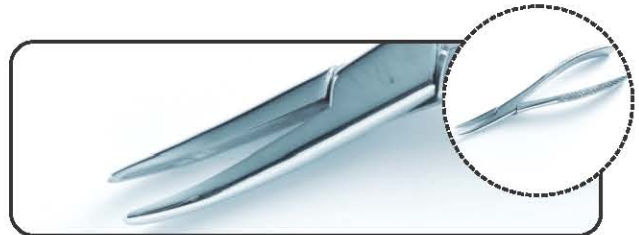

Y1390

Y1395 • Y1396

Y1393

FACE SHIELD

Head band with plastic visor to protect the operator from inhaling the fine H₂O mist (filled with potentially harmful bacteria) created when scaling.

Face Shield

DENTAL EXTRACTOR

Y1316 CURVED: For lower molars
Length: 16,5cm

Y1317 FRAGMENT: For tooth fragments and small teeth.
Length: 16,5cm

Y1315 STRAIGHT: For upper molars.
Length: 16,5cm

Y1316

Y1317

DENTAL SCALER

Y1322 Sickle Shape
Stainless steel – with one sharp sickle end.
Length: 15,5cm