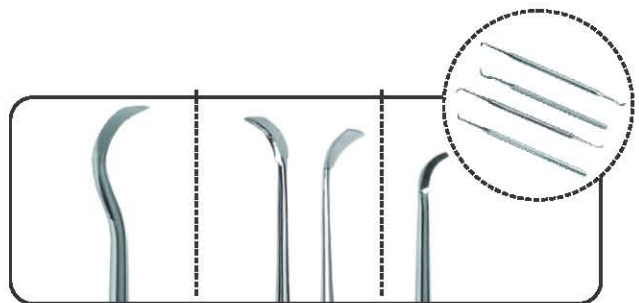

Y1390

Y1395 • Y1396

Y1393

FACE SHIELD

Head band with plastic visor to protect the operator from inhaling the fine H₂O mist (filled with potentially harmful bacteria) created when scaling.

Face Shield

DENTAL EXTRACTOR

Y1316 CURVED: For lower molars
Length: 16,5cm

Y1317 FRAGMENT: For tooth fragments and small teeth.
Length: 16,5cm

Y1315 STRAIGHT: For upper molars.
Length: 16,5cm

Y1316

Y1317

DENTAL SCALER

Y1322 Sickle Shape
Stainless steel – with one sharp sickle end.
Length: 15,5cm

Y1321 Universal Double Ended
Stainless steel – with two flat-edged curved ends.
Length: 17cm

Y1320 Universal Single Ended
Stainless steel – with one flat-edged curved end.
Length: 15,5cm

Y1315

Y1322 • Y1321 • Y1320

Y1323 Calculus Remover
For the removal of very hard deposits of calculus which often develops on the carnassial and other teeth.

Y1323

SECTION D – DENTAL

DENTAL ROOT ELEVATOR

Length: 14cm

Size:

Y1309 2mm

Y1310 3mm