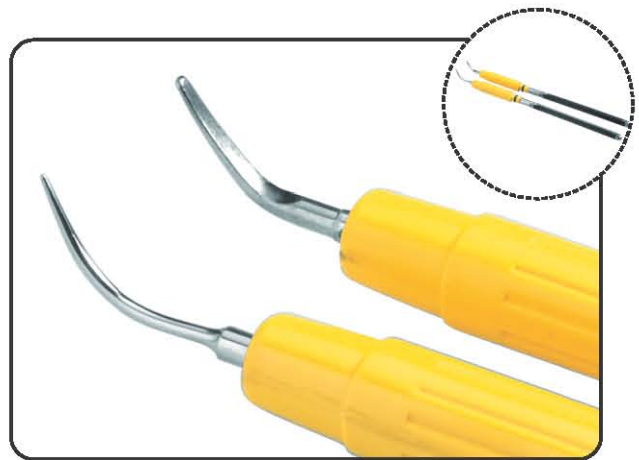

Y1395 • Y1396