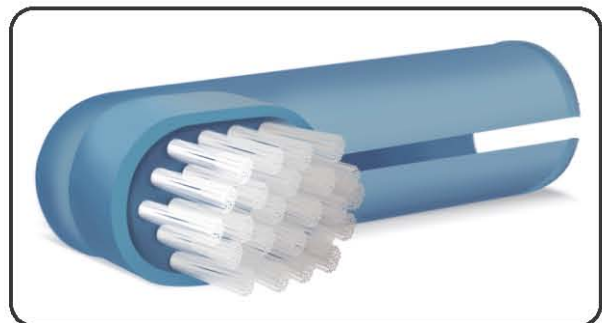

Y1300

Y1302 PET DENT® FINGER BRUSH

Convenient finger-fitting toothbrush in a single pack. Use with PET DENT® Toothpaste (sold separately).

Y1302

Y1301 PET DENT® TOOTHBRUSH

This unique “double ended” toothbrush with its special long handle (22cm) will reach far back in the dog's mouth. Use with PET DENT® Toothpaste (sold separately).