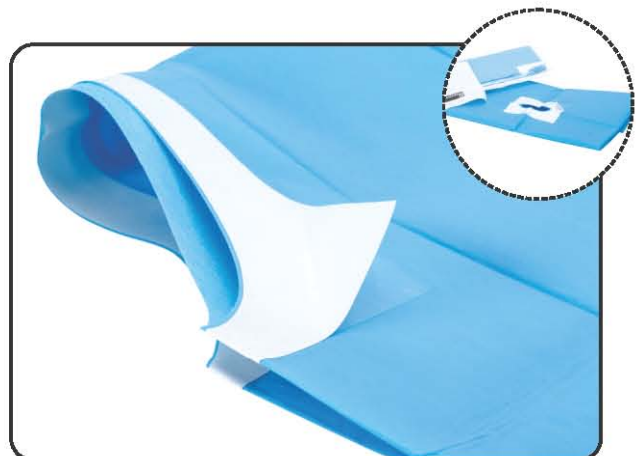

**Y9995 ABSORBENT OPERATING PADS, DISPOSABLE**

The absorbent operating pad can be used during surgery, during transport or in cages. The pad covers a large area. Packs of 10.

Size: 45 x 60cm

**Y9995**

**Y3700 APRONS**

**Y1415 THEATRE DRAPE MATERIAL**

For the making of theatre drapes, spay set covers or gowns.

Width: 90cm

**THEATRE DRAPES, DISPOSABLE**

The disposable fenestrated drape combines the utility of an ordinary cloth drape with the efficiency of a disposable item. Saves time and there is no risk of cross-contamination since drapes are not used for more than one patient (sterile, packed single drapes with adhesive around the fenestration):

Y1410 31 x 44cm fenestrated(3,5x9cm)Small

Y1411 44 x 74cm fenestrated(7x20cm)Large

Y1412 74 x 88cm fenestrated(10x29cm)XX Large

**Y1410 • Y1412**